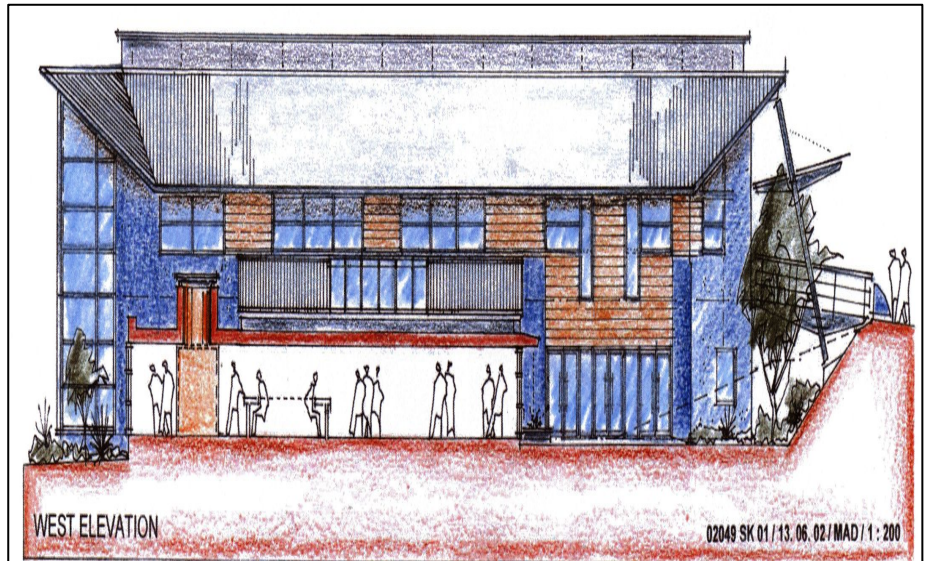

New Accommodation Block, Saltash College

Trevenson Road, Redruth, Cornwall,
TR15 3RD

- **Details**

Construction of new FE teaching space, library and student cafeteria linked to existing building.

- **Client**

Saltash College

- **Commission**

Employer's Agents
Quantity Surveyor
CDM Co-ordinator

- **Build Cost**

£1,100,000

**SALTASH COLLEGE
PHASE TWO DEVELOPMENT**